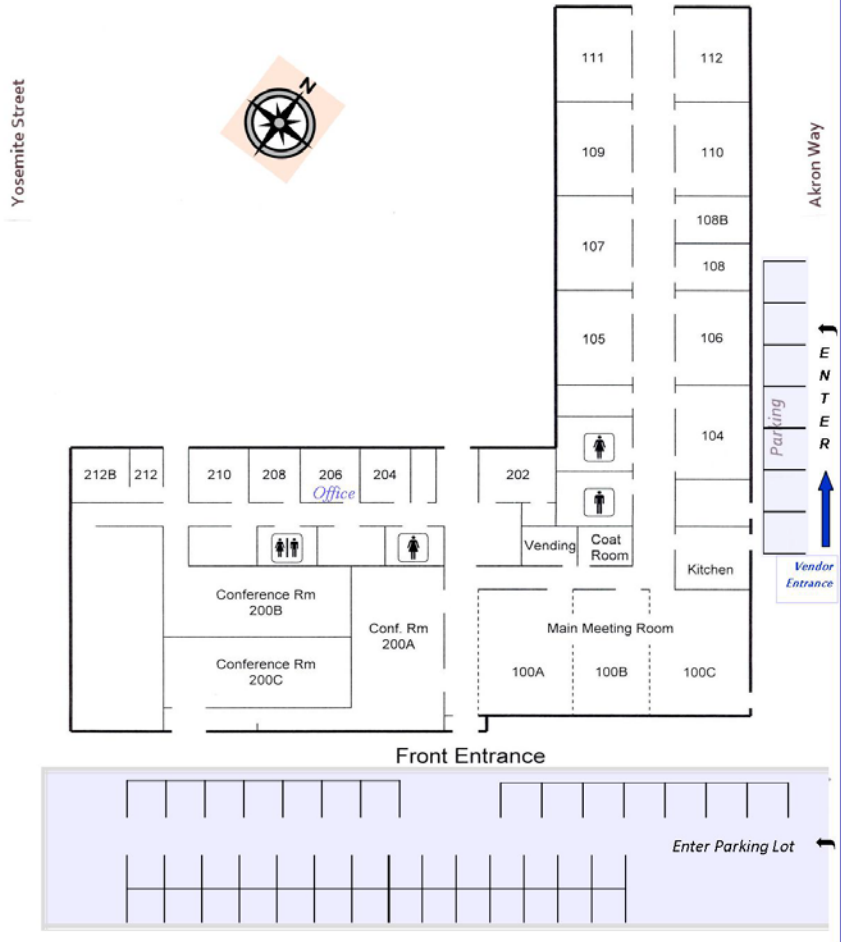

LOWRY CONFERENCE CENTER (CHAPEL)
1061 Akron Way - Building 697, Denver, CO 80230
Cheryl Llewellyn, Lowry Conference Center Manager,
303) 595-1693 Cheryl.Llewellyn@cccs.edu