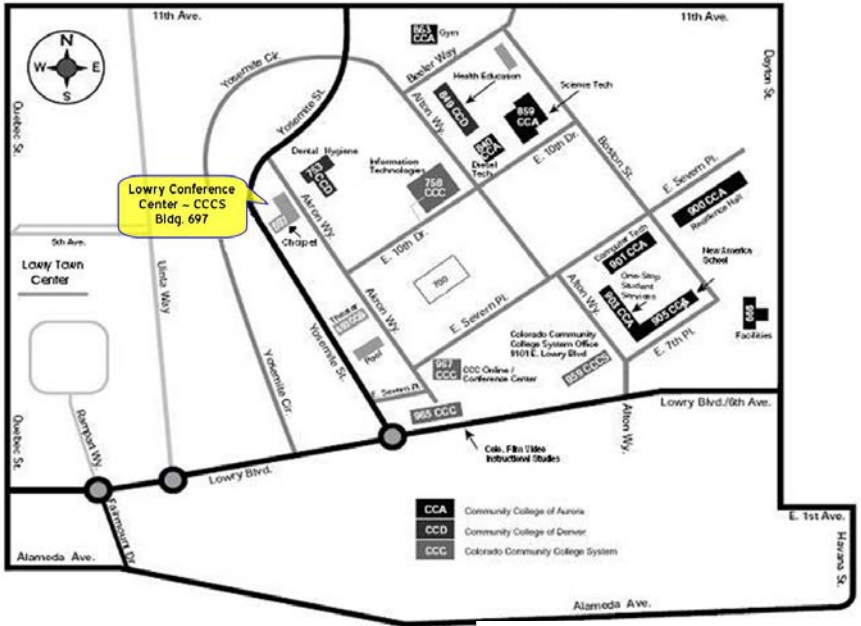

Map is not to scale and is meant for general reference only. Please see following pages for location of Lowry Campus within Denver/Aurora area. Note that 6th Avenue continues east to I-225. Quebec continues north to I-70. Click here for driving directions.

COLORADO COMMUNITY COLLEGE SYSTEM
Lowry Campus